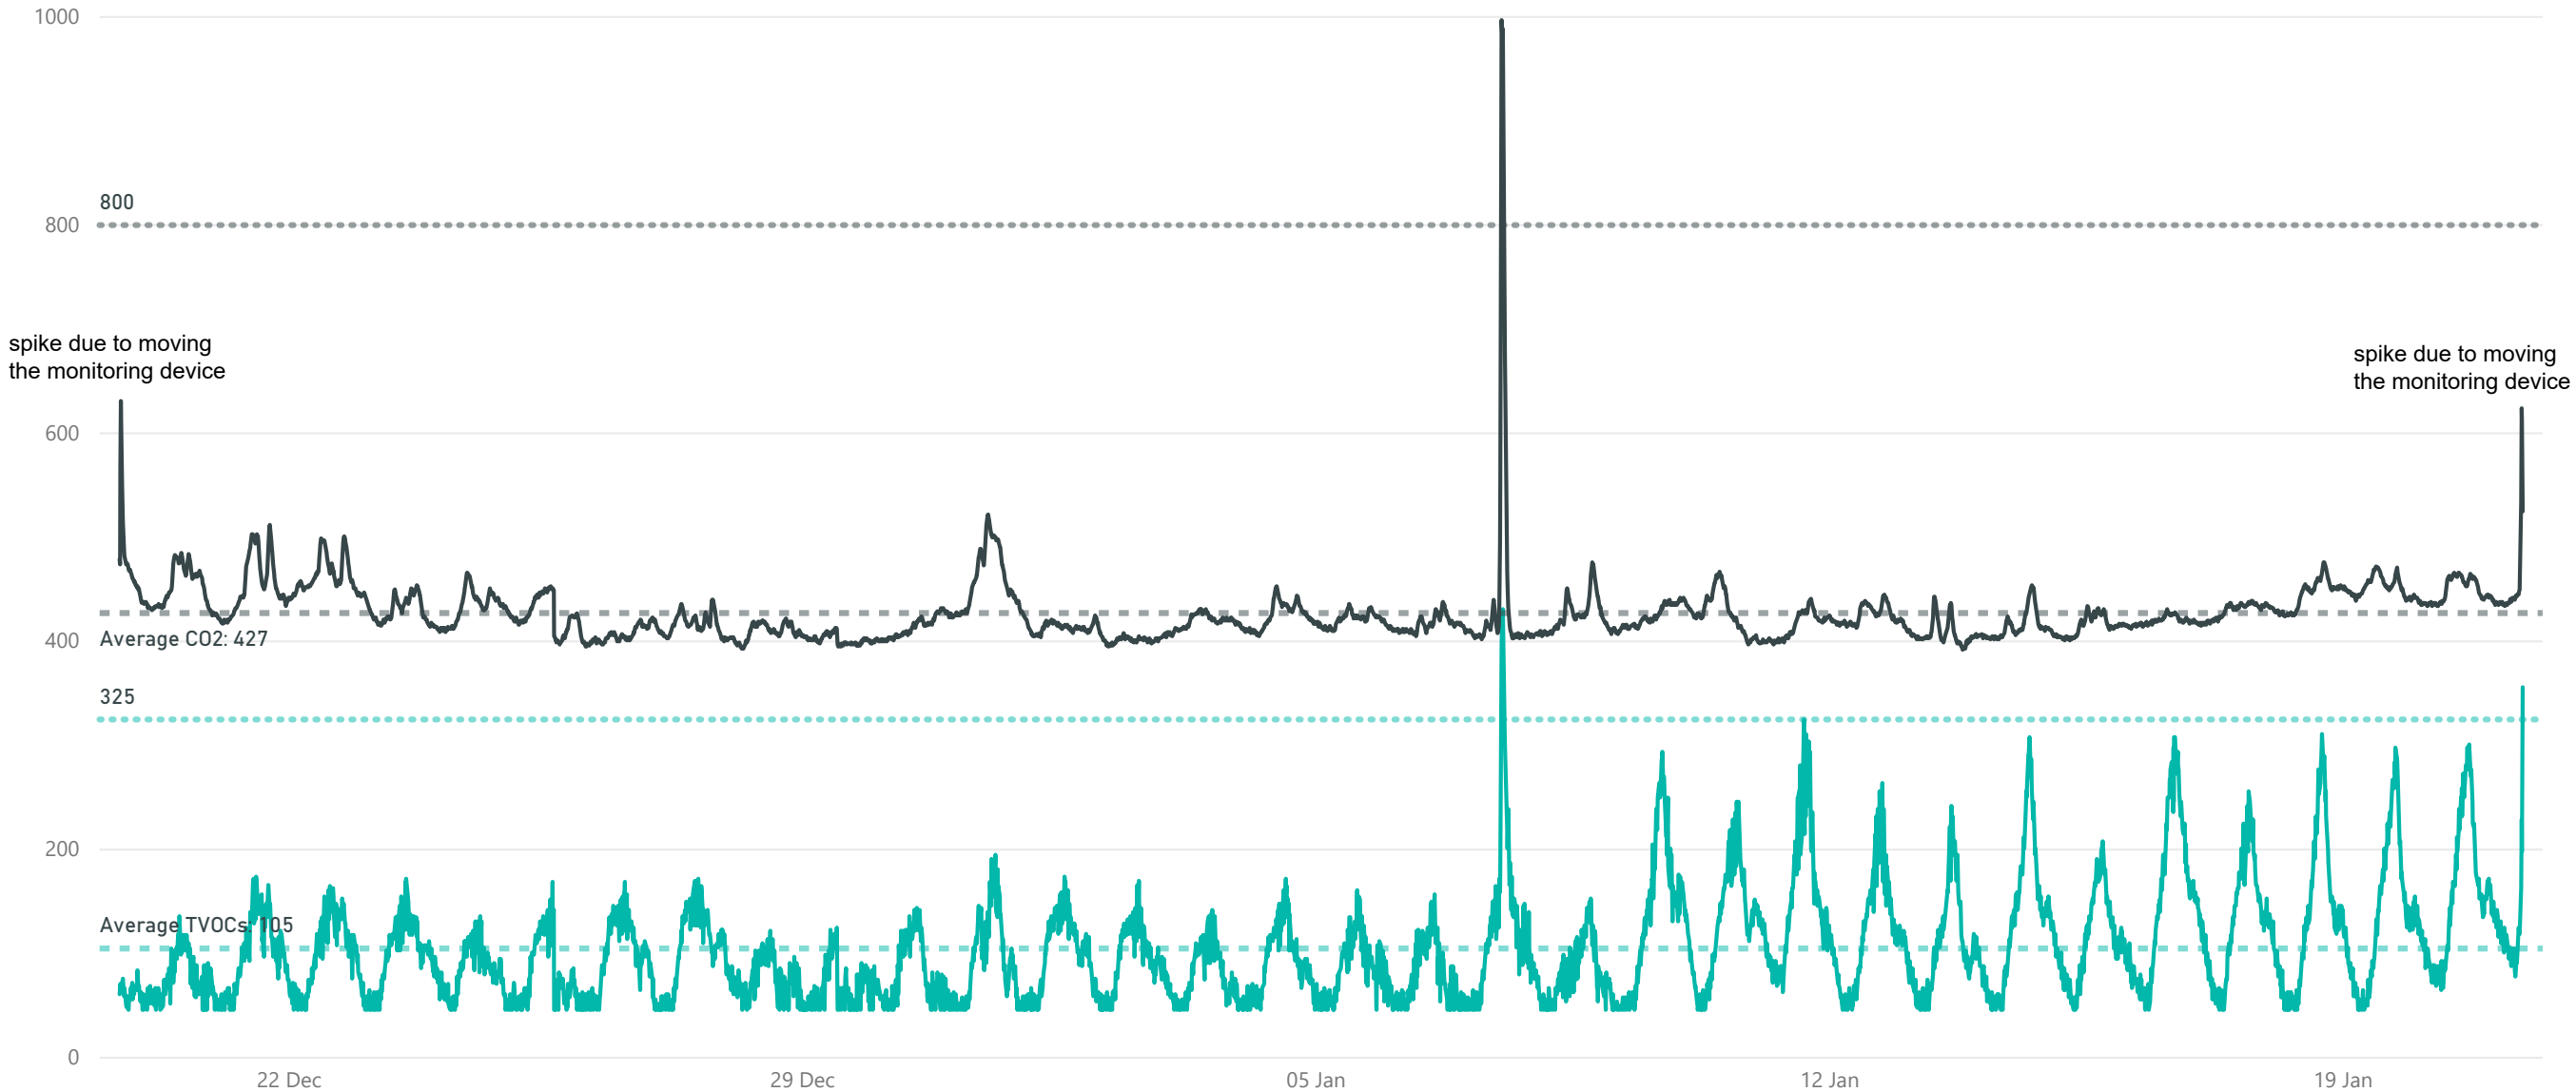

# Monitoring at Holyrood Park Lodge between 19/12/2019 - 21/01/2020

● VOC ppb ● CO2 ppm

A event with 20 people over two hours. The levels are still under the 1000ppm often considered the highest acceptable CO<sub>2</sub> value.

# Temperature